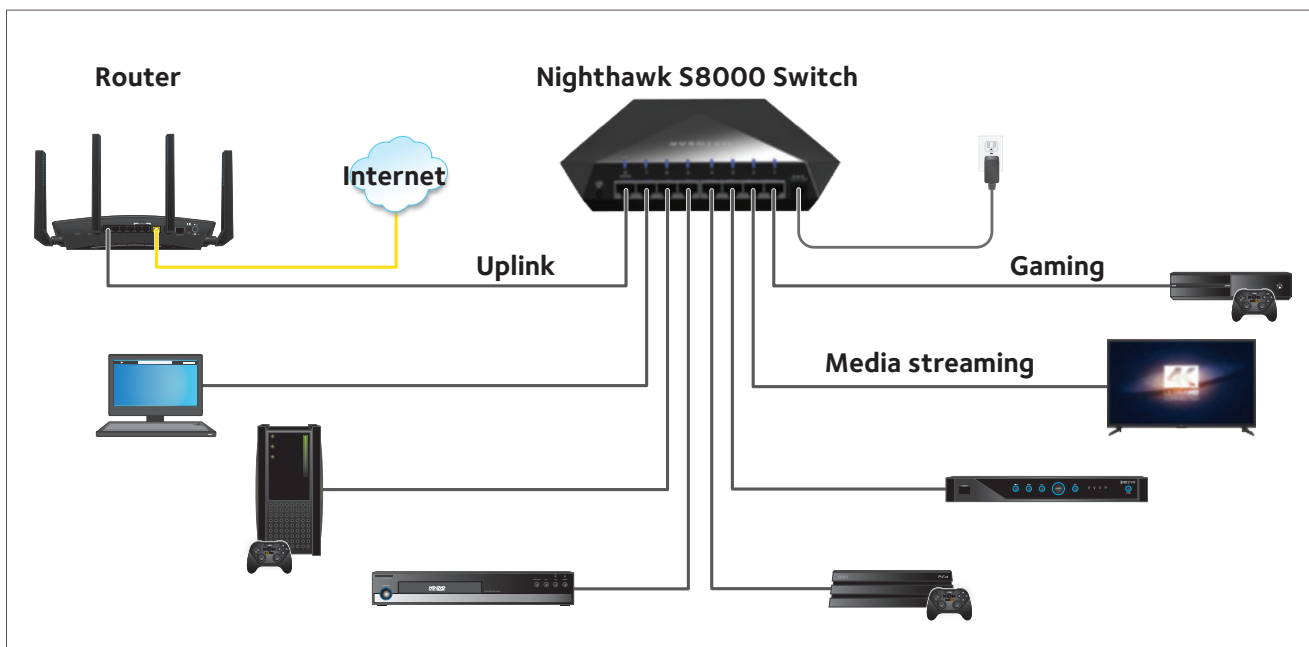

Connection Diagram