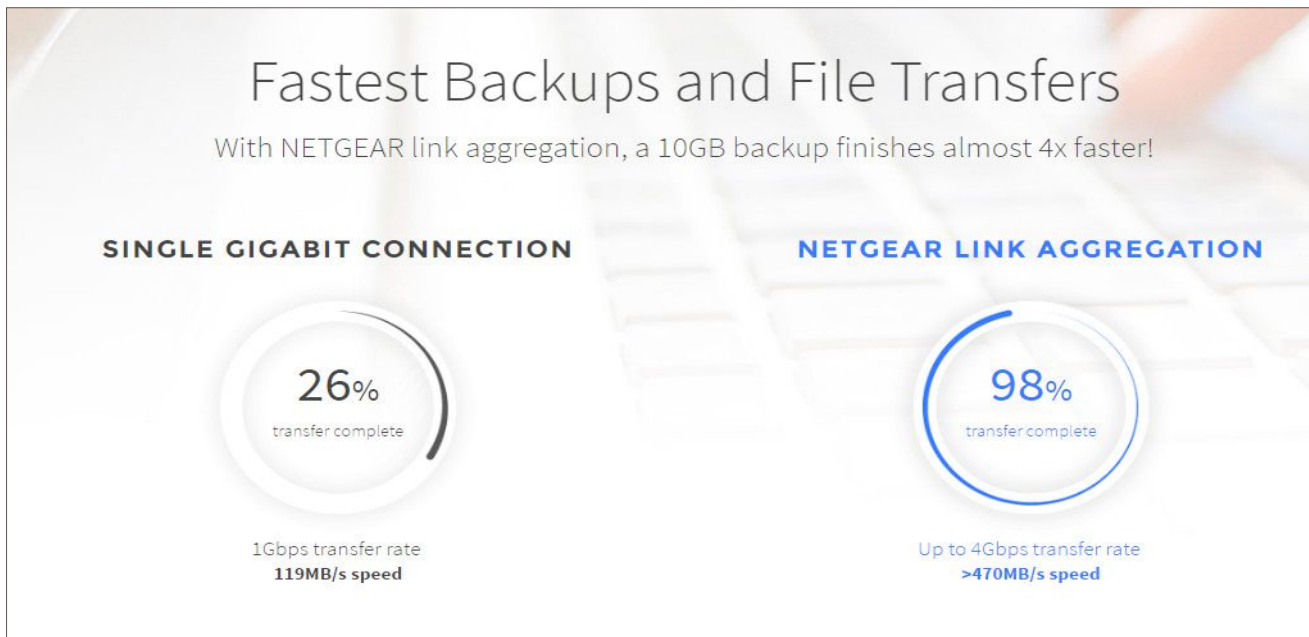

## Nighthawk® S8000 Gaming & Streaming Switch

Data Sheet

Advanced 8-Port Gigabit Ethernet

GS808E

### Fastest Backups and File Transfers

With NETGEAR link aggregation (port trunking), a 10GB backup finishes almost 4x faster.